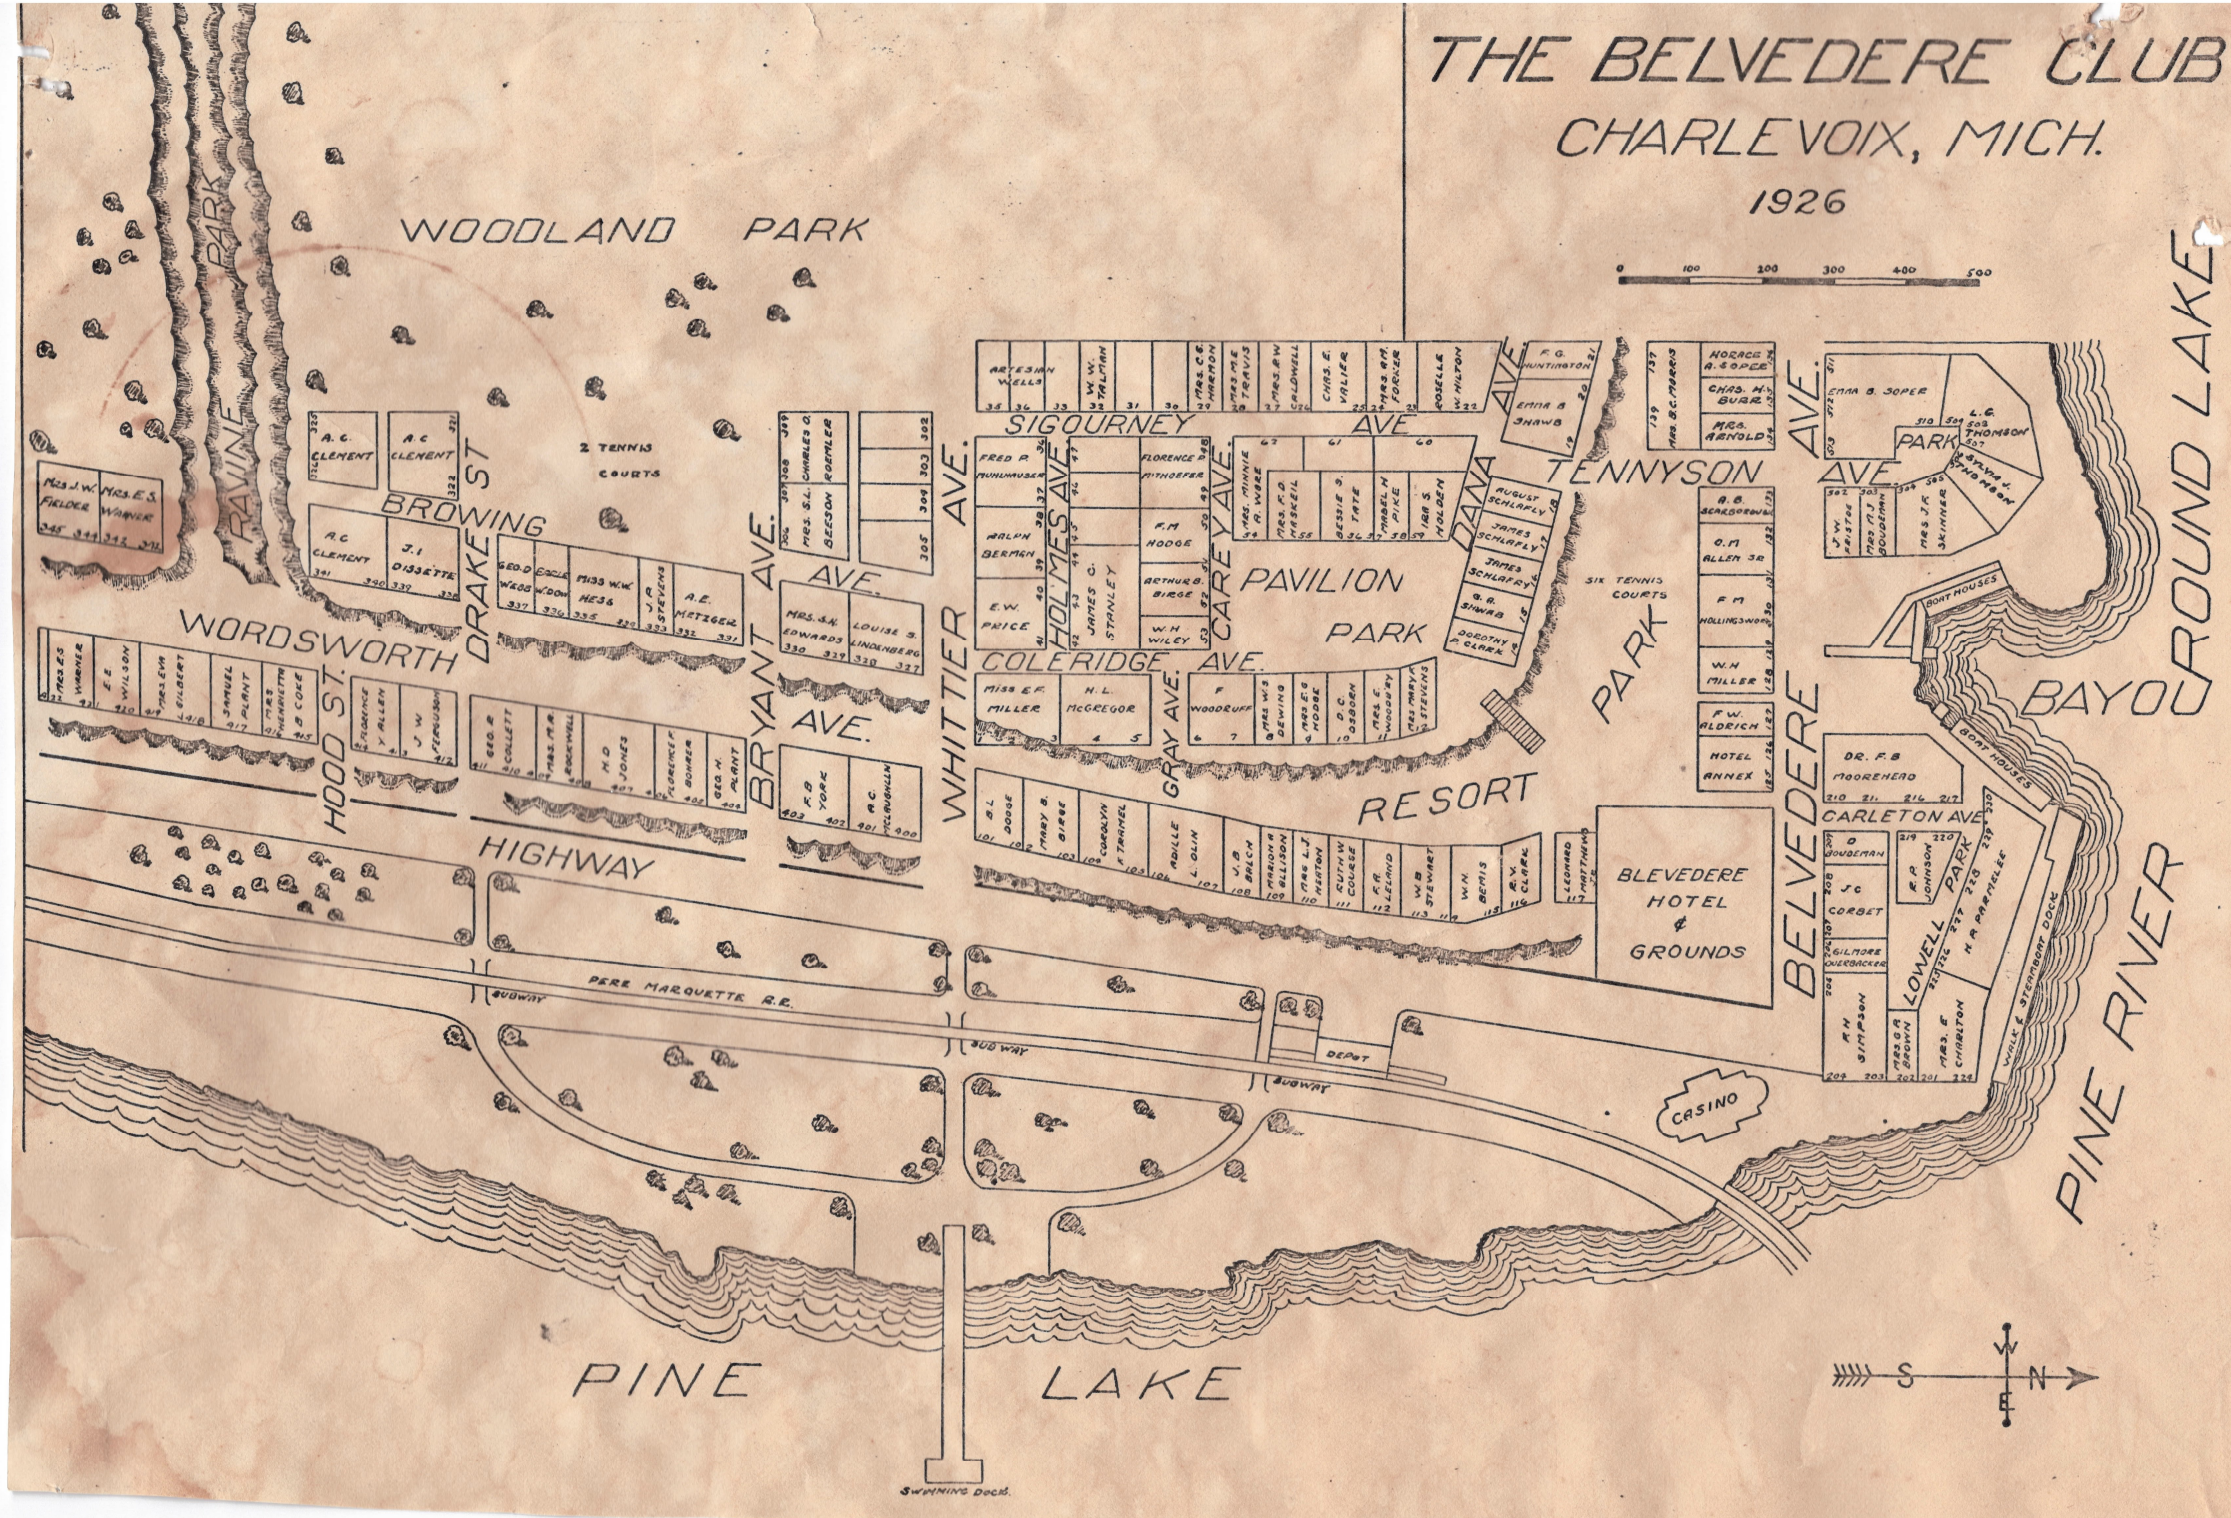

# THE BELVEDERE CLUB CHARLEVOIX, MICH.

1926

WOODLAND PARK

RAVINE PARK

WOODSWORTH

HOOD ST.

BROWNING

DRAKE ST.

BRYANT AVE.

WHITTIER AVE.

GRAY AVE.

SIGOURNEY AVE.

TENNYSON AVE.

BELVEDERE AVE.

CARLETON AVE.

PINE RIVER

ROUND LAKE

PINE LAKE

SWIMMING DOCK