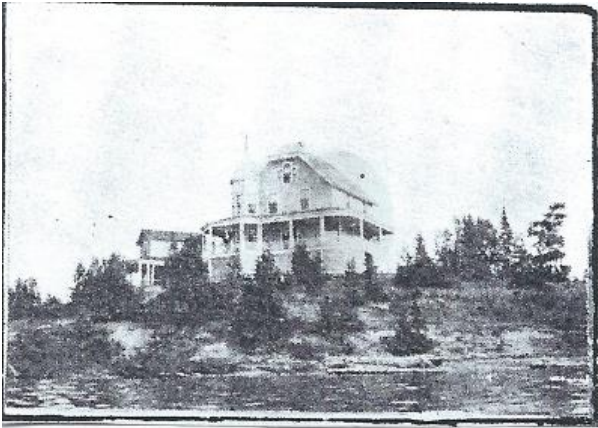

BELVEDERE CLUB 2019 ARCHITECTURAL INVENTORY

Site: 45

Historic Name N/A

Year Built c. 1900

Architectural Style Queen Anne

This two-and-a-half-story cottage with its wrap-around front porch, corner tower, clipped gable roof, and Palladian window has typical Queen Anne massing and features. The southeast corner of the front porch originally was multi-sided to match the angled sides of the tower. The various diamond patterns in the upper sash of the windows were not there in 2009 and it is unknown if they were there originally. It appears that the circular windows in the tower and the vertical boards above the Palladian window have been added since 2007, and the siding has been changed. The dormers in the north slope of the main roof are not original.

Significant Features

- Two-and-half story massing with clipped gable roof and corner tower with multi-sided roof.
- Full-width wrap-around front porch with Doric columns.
- Palladian window in the gable end.

Condition

The cottage is generally in good repair with no apparent issues.

ADDITIONAL PHOTOS

1907

1907

2019 – East

West

North