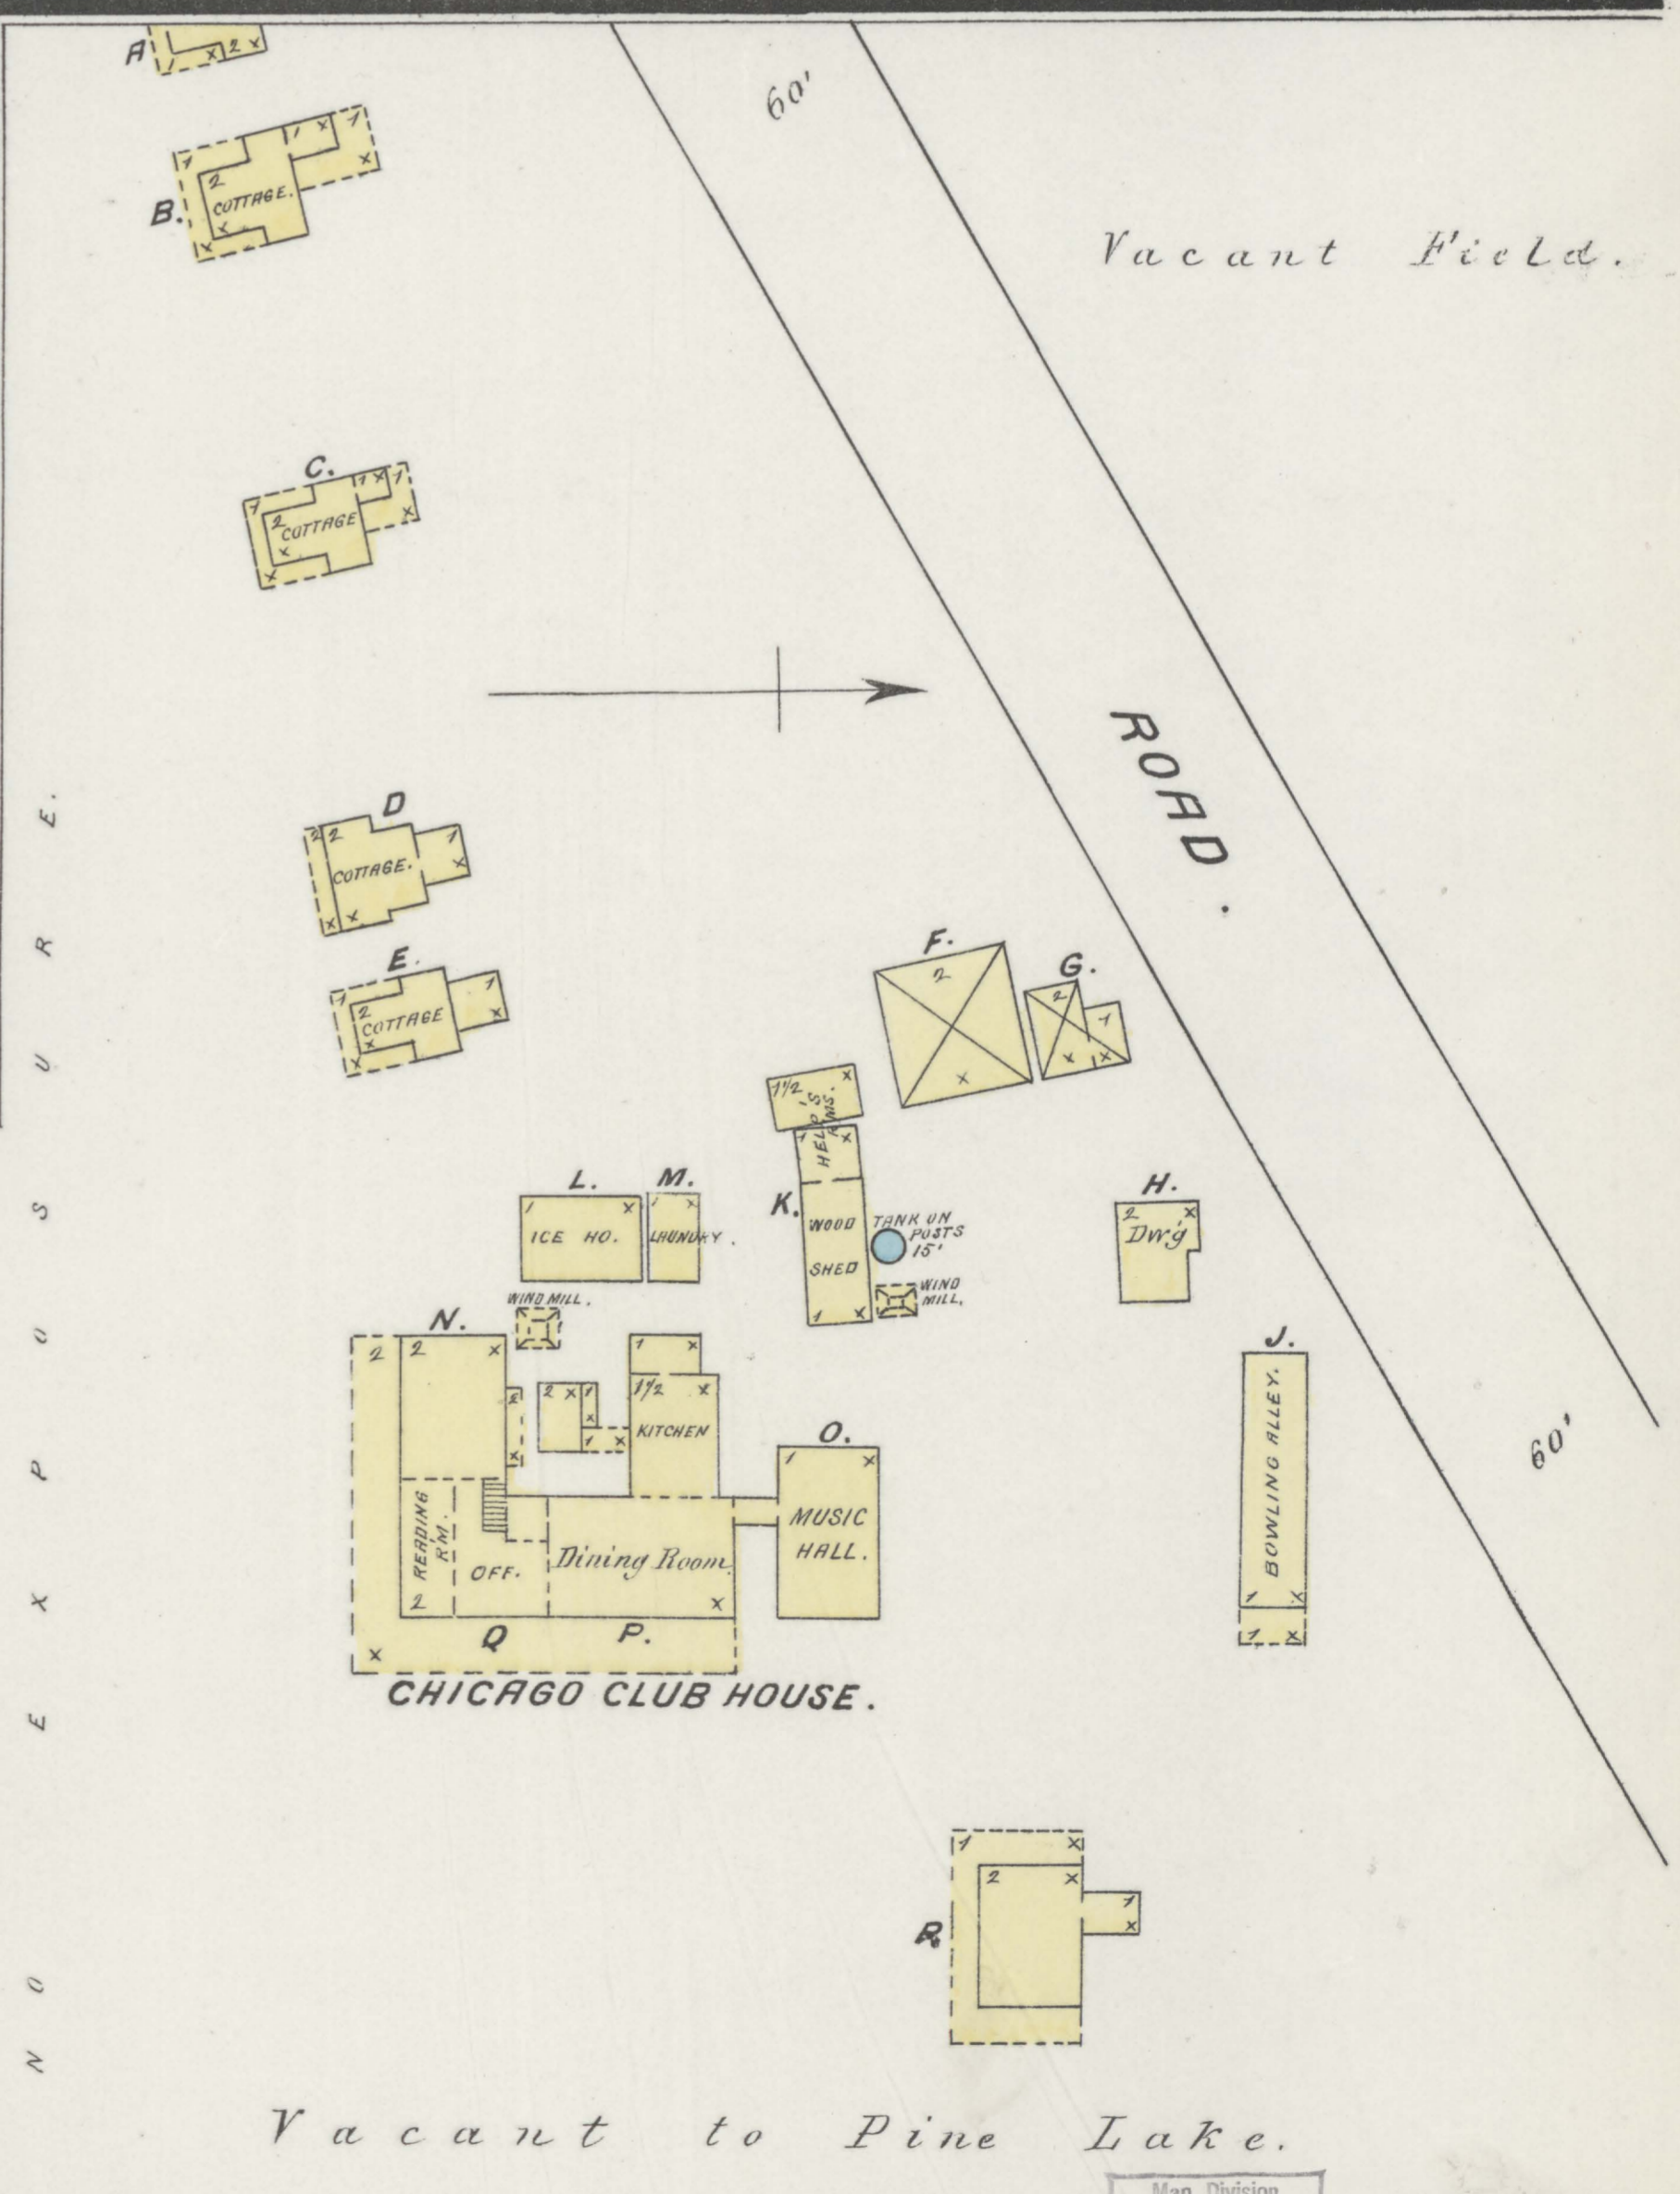

Map Division 29 JUL 1955