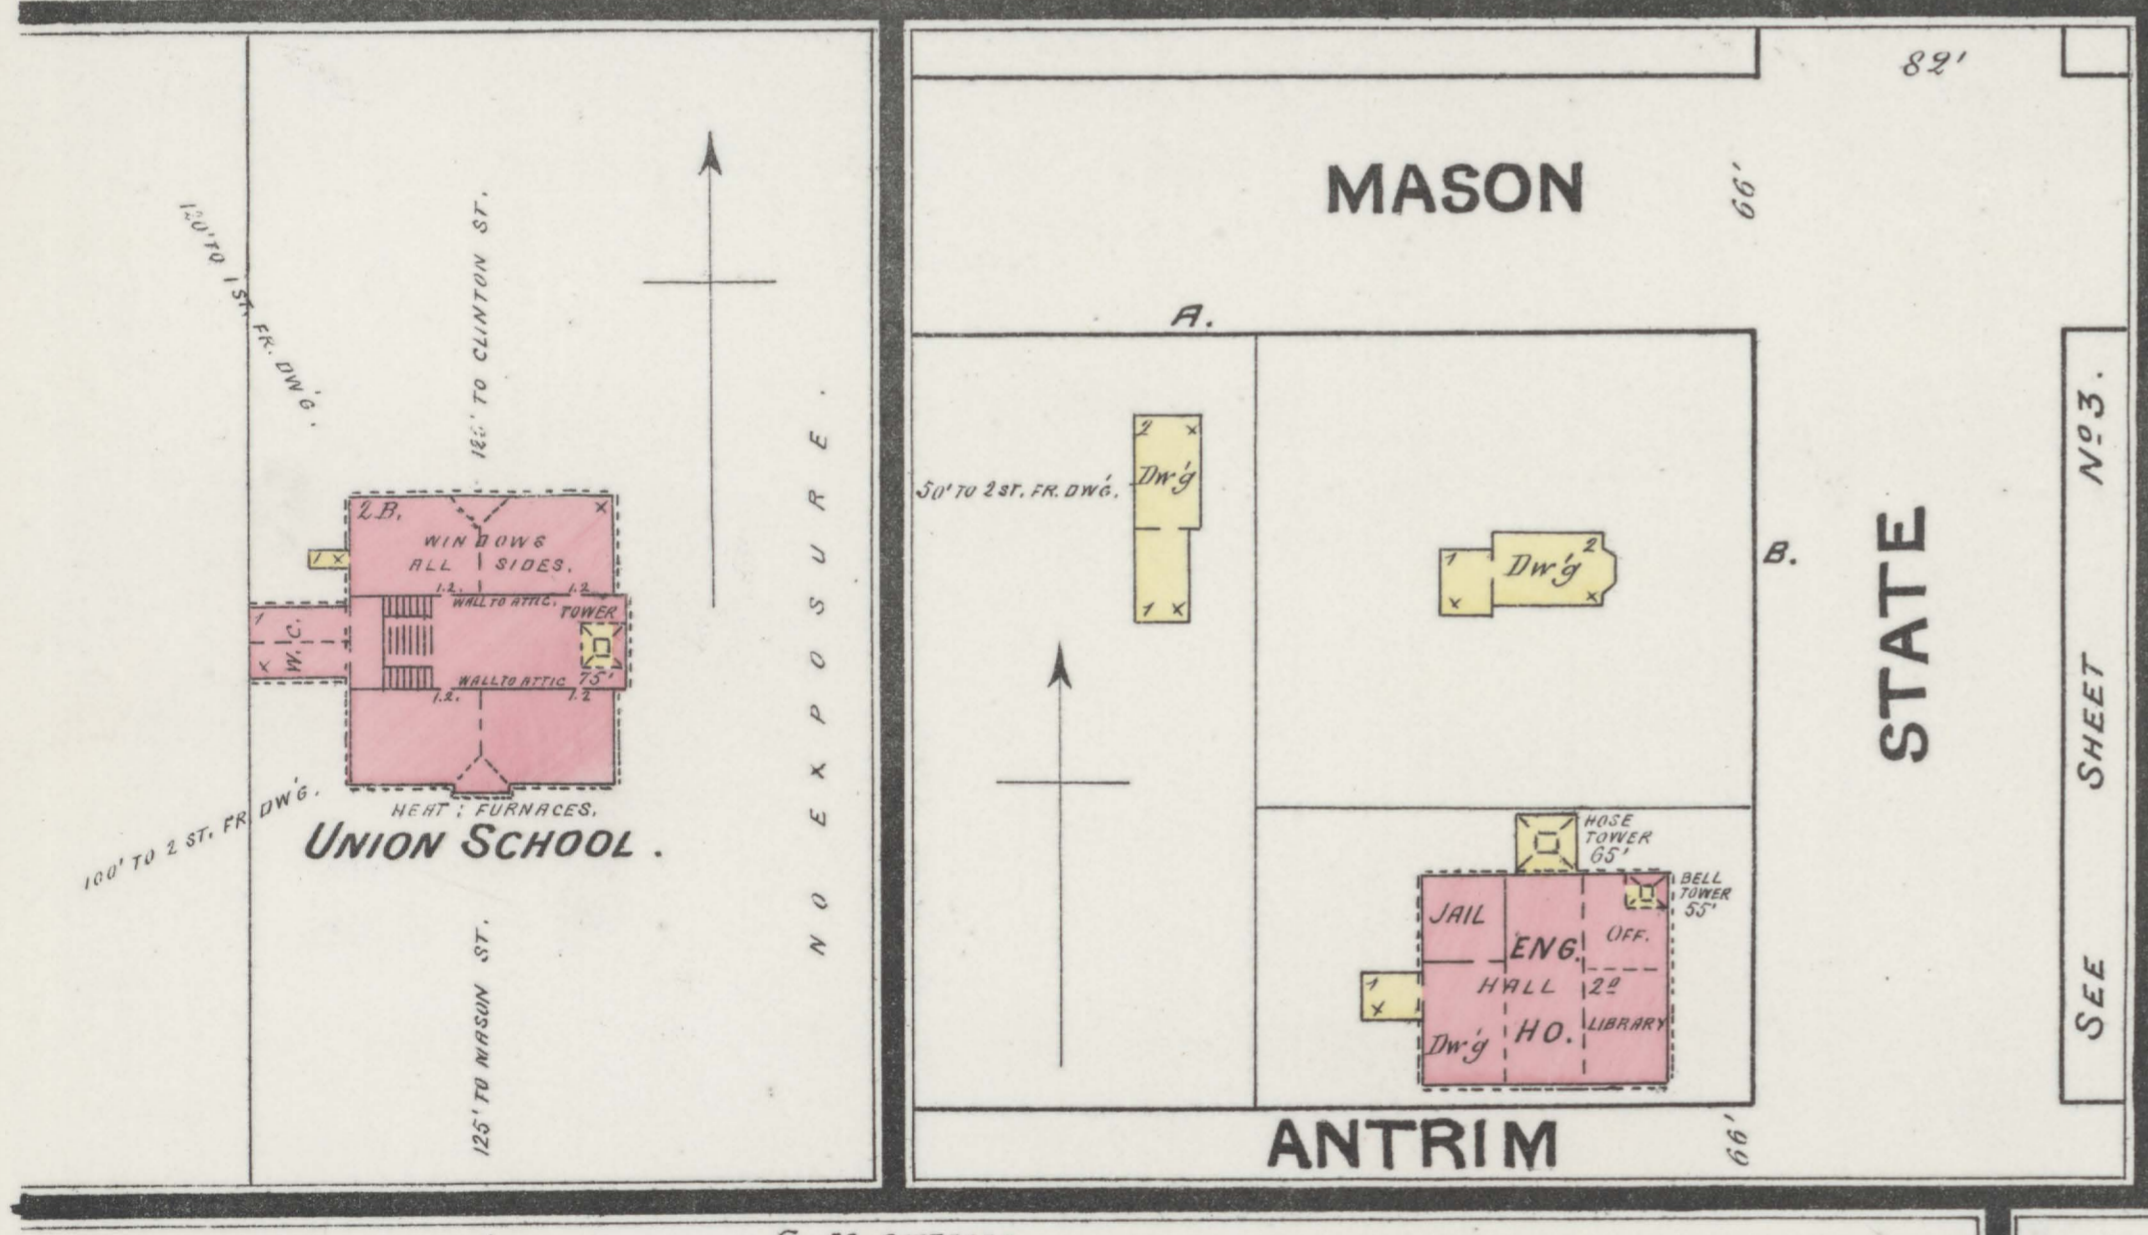

Map Division 29 JUL 1955