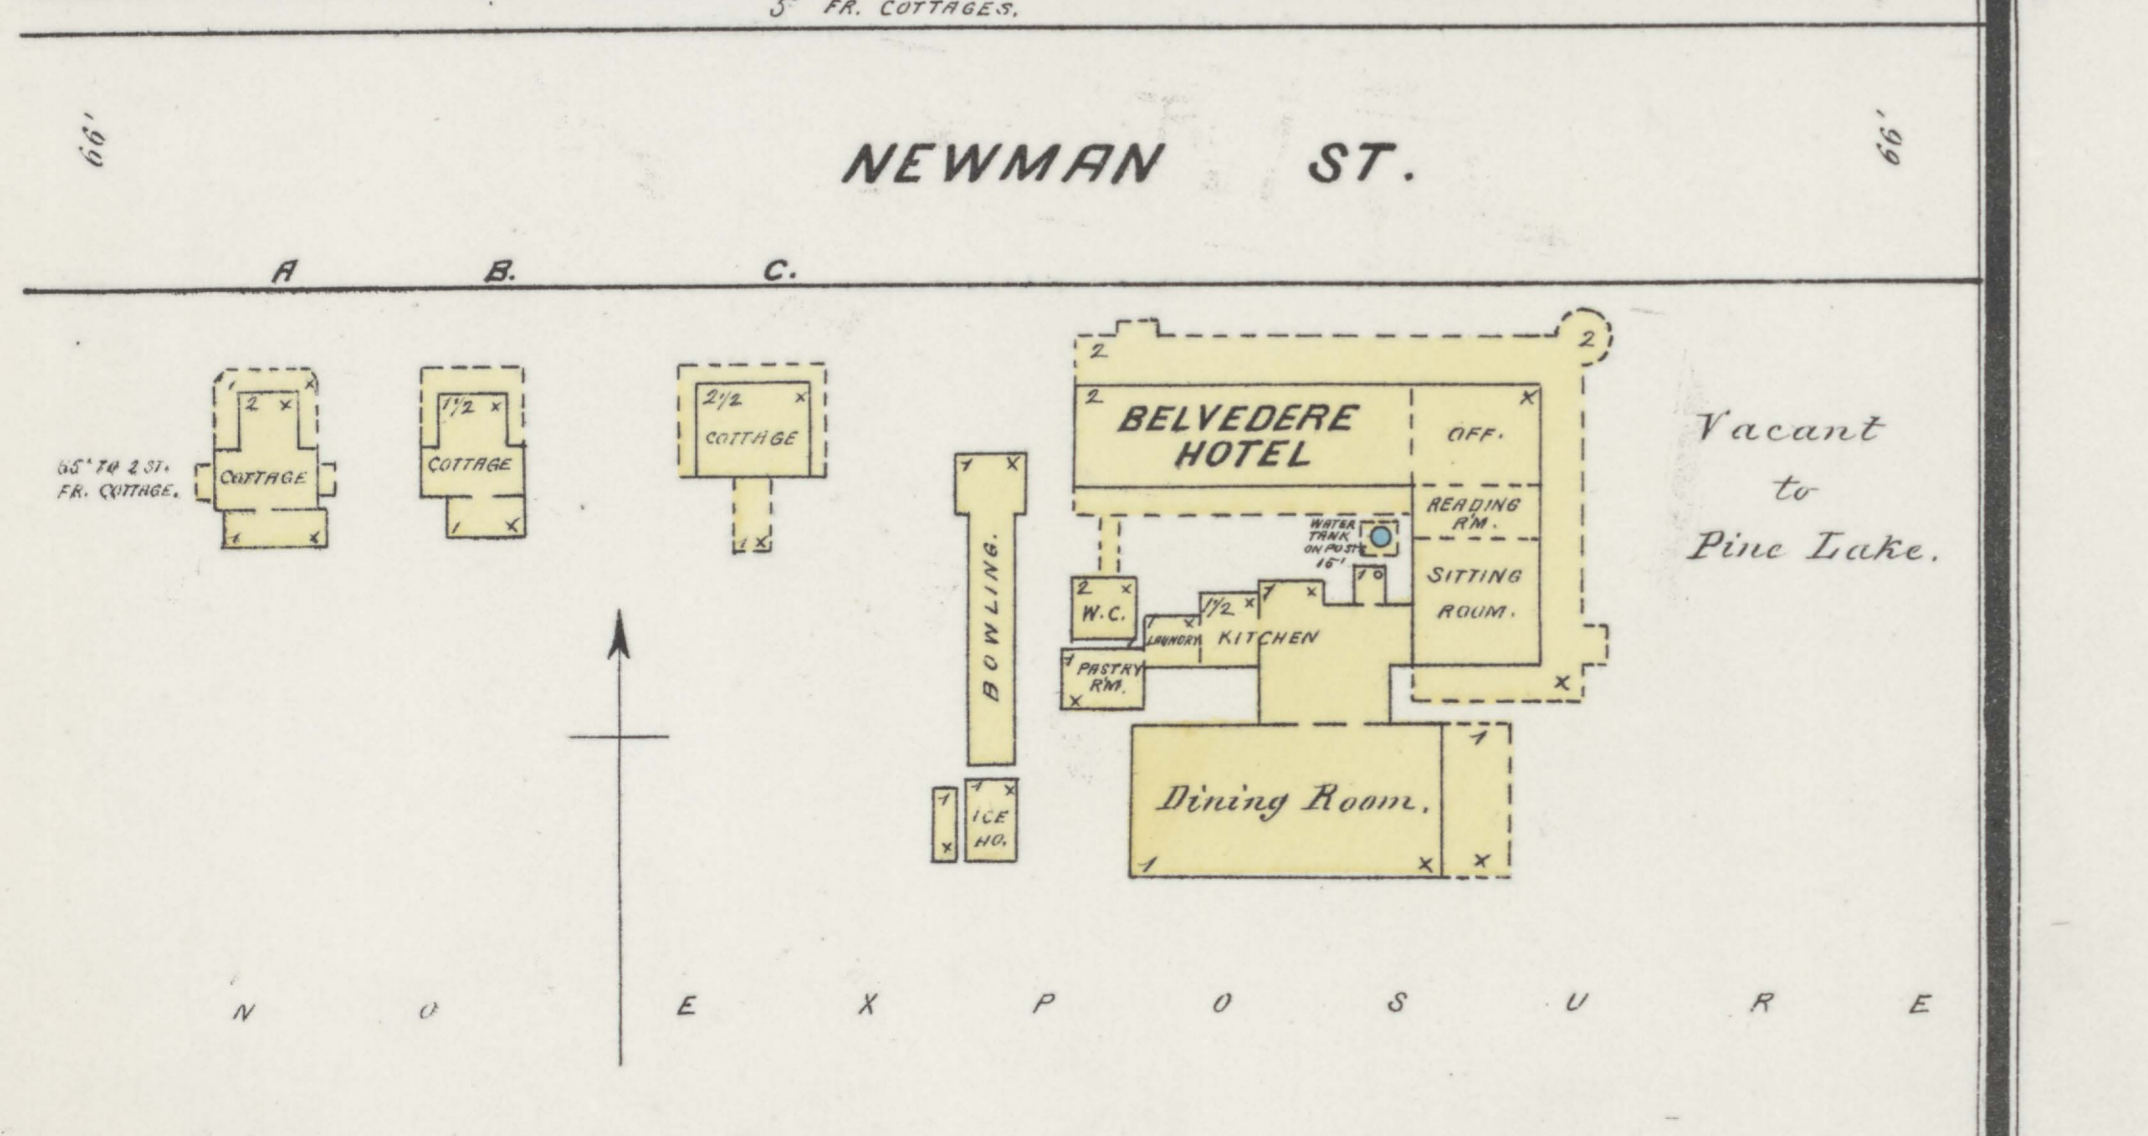

CHICAGO RESORT 1 HOTEL.

KEY table listing symbols for fire walls, concrete roofs, frame partitions, etc.

NOTE. GRADES: AS SHOWN. STREETS: GOOD. LIGHTS: OIL. FIRE DEPART. VOLUNTEER. 22 MEN. 1 (GOOD) SILSBY STR. DRAWN BY TERM OR HAND. 1 HAND ENG. DRAWN BY HAND. 1 HOSE CART. 1000' HOSE (GOOD) 500' (POOR) WATER FROM LAKES & 3 500 GAL. CISTERNS REMOTE FROM LAKES.

KALAMAZOO BELVEDERE HOTEL RESORT.

INDEX.

INDEX table listing buildings and their page numbers, including Bartholomew Opera House, Belvedere Hotel, etc.

Map Division 29 JUL 1955