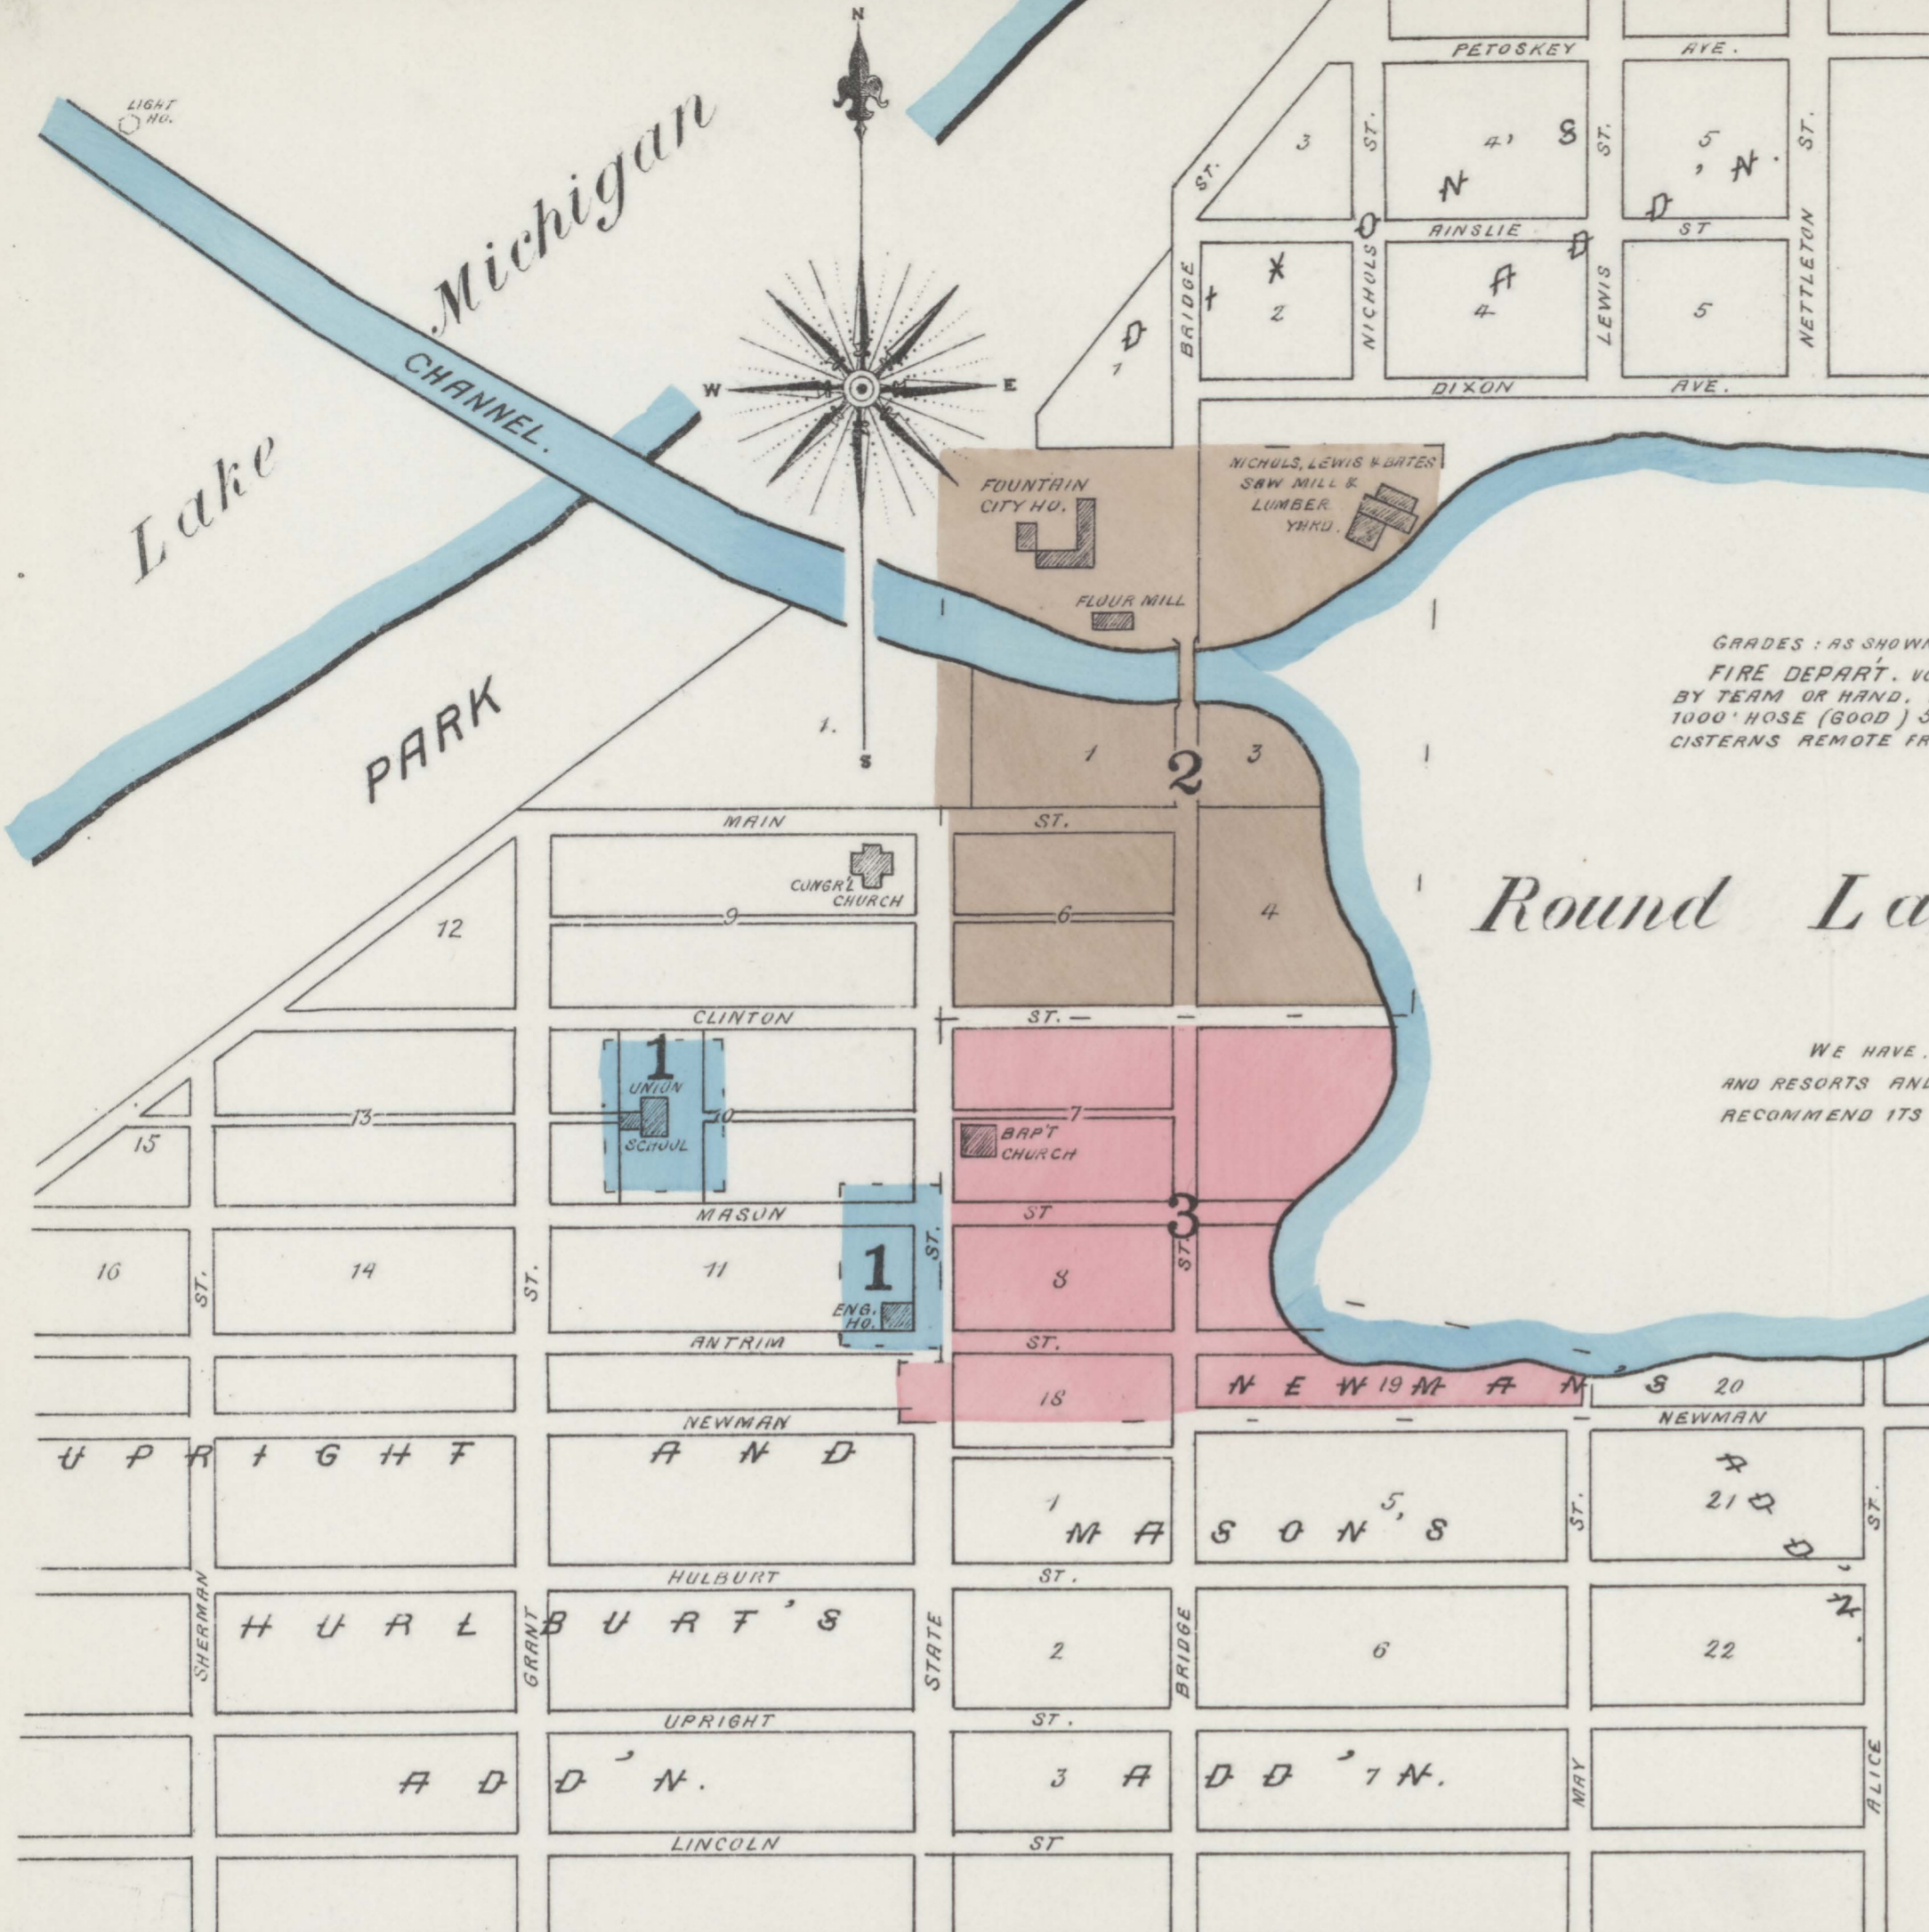

CHICAGO RESORT 1 HOTEL.

KEY table listing symbols for fire walls, concrete roofs, frame partitions, etc.

NOTE. GRADES: AS SHOWN. STREETS: GOOD. LIGHTS: OIL. FIRE DEPART. VOLUNTEER. 22 MEN. 1 (GOOD) SILSBY STR. DRAWN BY TERM OR HAND. 1 HAND ENG. DRAWN BY HAND. 1 HOSE CART. 1000' HOSE (GOOD) 500' (POOR) WATER FROM LAKES & 3 500 GAL. CISTERNS REMOTE FROM LAKES.

CHARLEVOIX, MICH. SEPT. 13, 1890.

WE HAVE, THIS DAY, EXAMINED THE SURVEY OF THIS VILLAGE AND RESORTS AND FIND SAME ACCURATE AND COMPLETE AND RECOMMEND ITS USE TO OUR COMPANIES.

Handwritten signatures: H. S. Harsha, Fred W. Mayan.