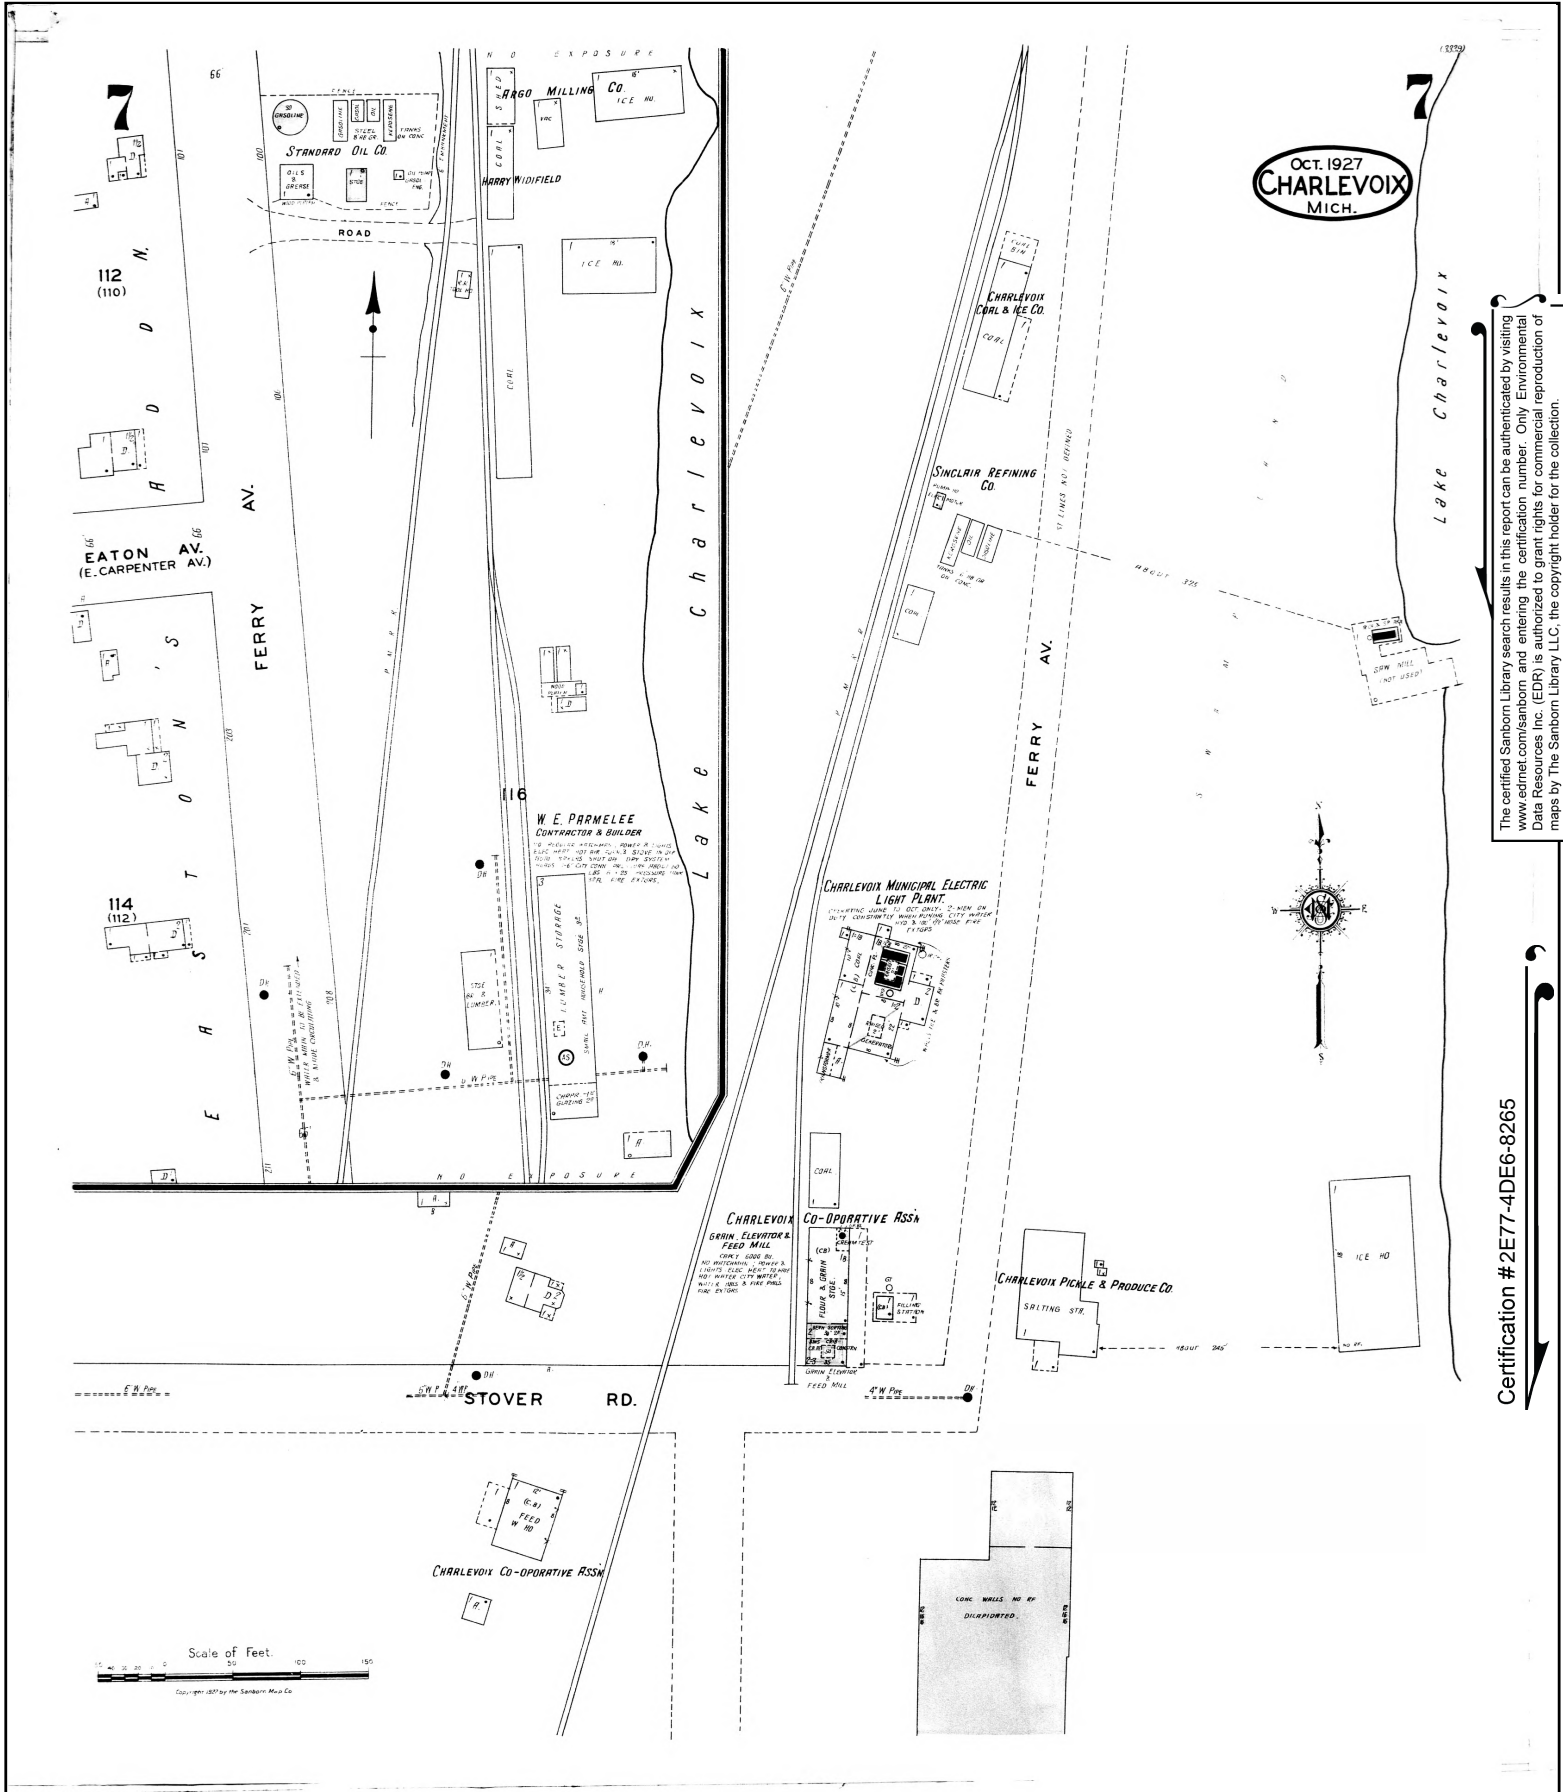

Certification #2E77-4DE6-8265

Site Name: Belvedere Club
Address: Belvedere Club
City, ST, ZIP: Charlevoix, MI 49720
Client: Chris Payne
EDR Inquiry: 6853184.1
Order Date: 02/10/2022
Certification #: 2E77-4DE6-8265
Copyright: 1927