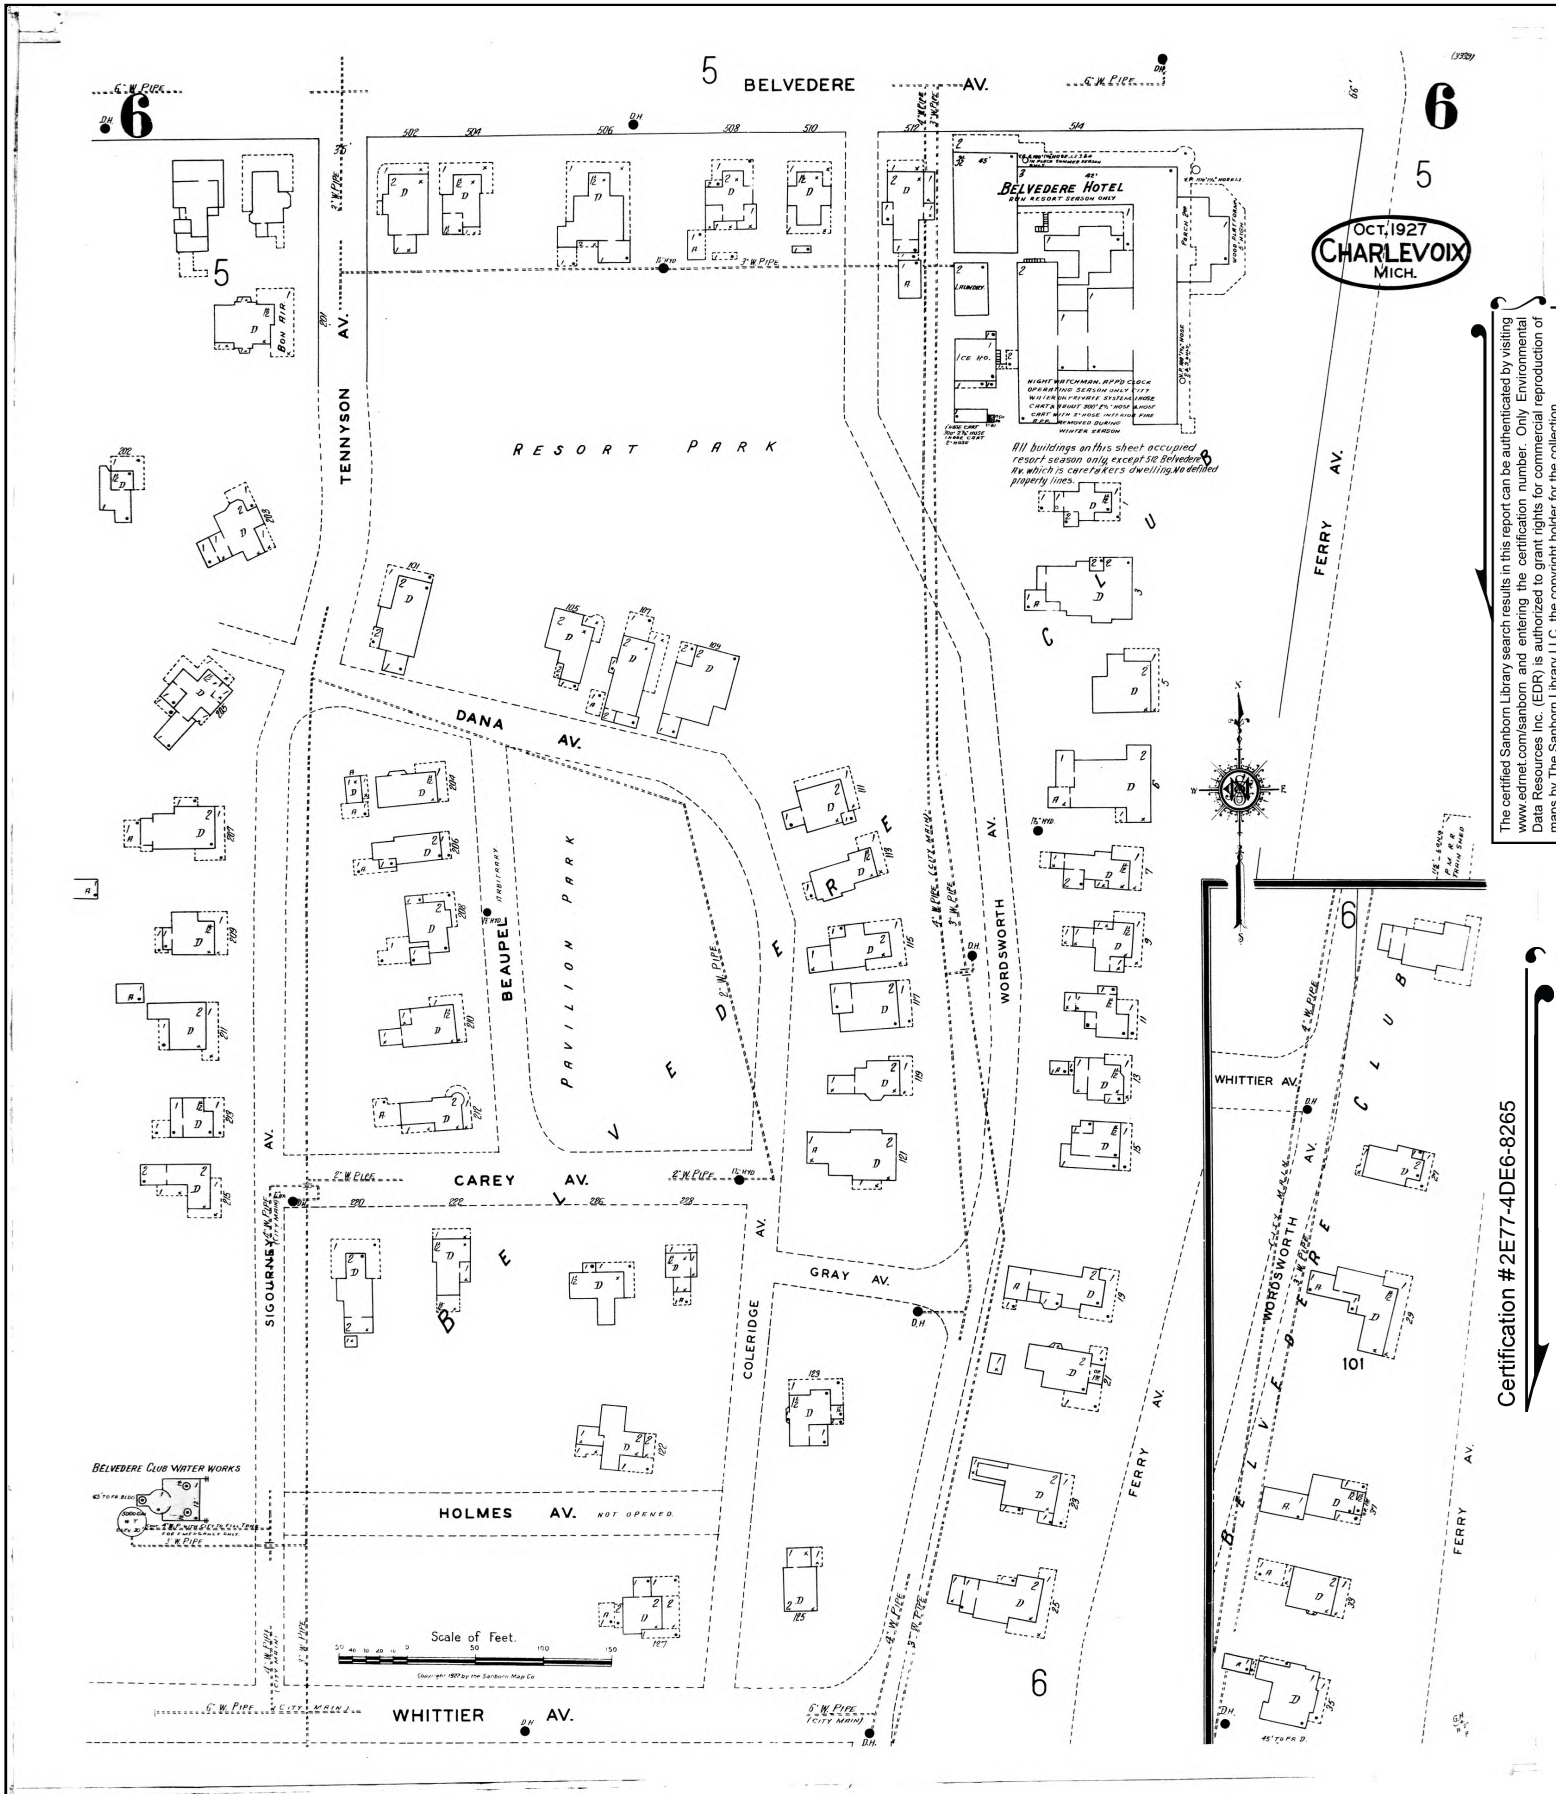

Certification #2E77-4DE6-8265

Site Name: Belvedere Club
Address: Belvedere Club
City, ST, ZIP: Charlevoix, MI 49720
Client: Chris Payne
EDR Inquiry: 6853184.1
Order Date: 02/10/2022
Certification #: 2E77-4DE6-8265
Copyright: 1927