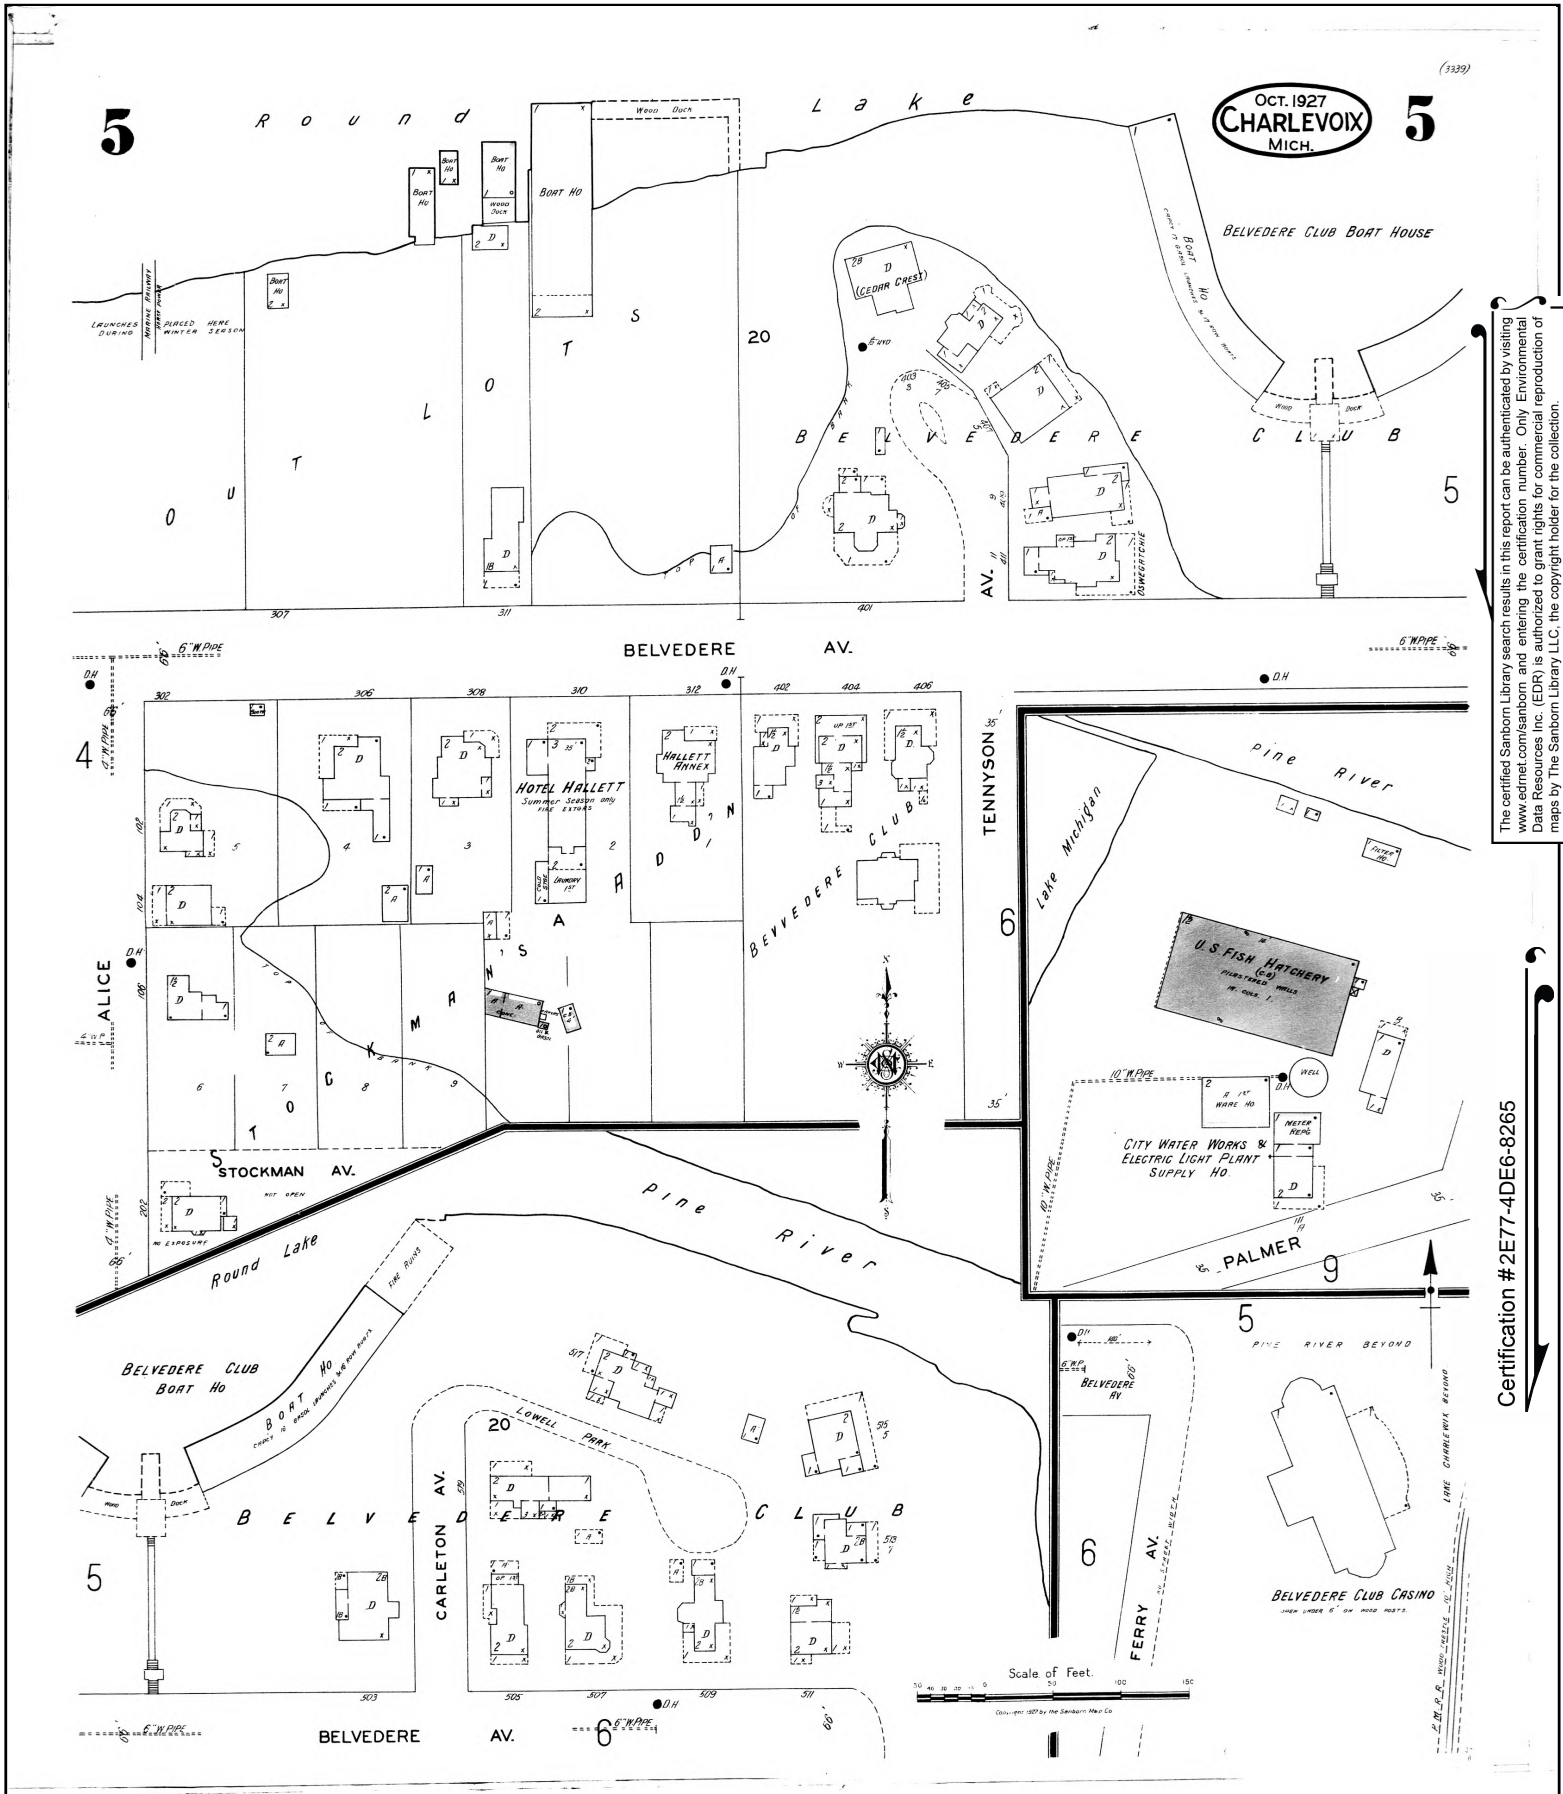

Certification #2E77-4DE6-8265

Site Name: Belvedere Club
Address: Belvedere Club
City, ST, ZIP: Charlevoix, MI 49720
Client: Chris Payne
EDR Inquiry: 6853184.1
Order Date: 02/10/2022
Certification #: 2E77-4DE6-8265
Copyright: 1927