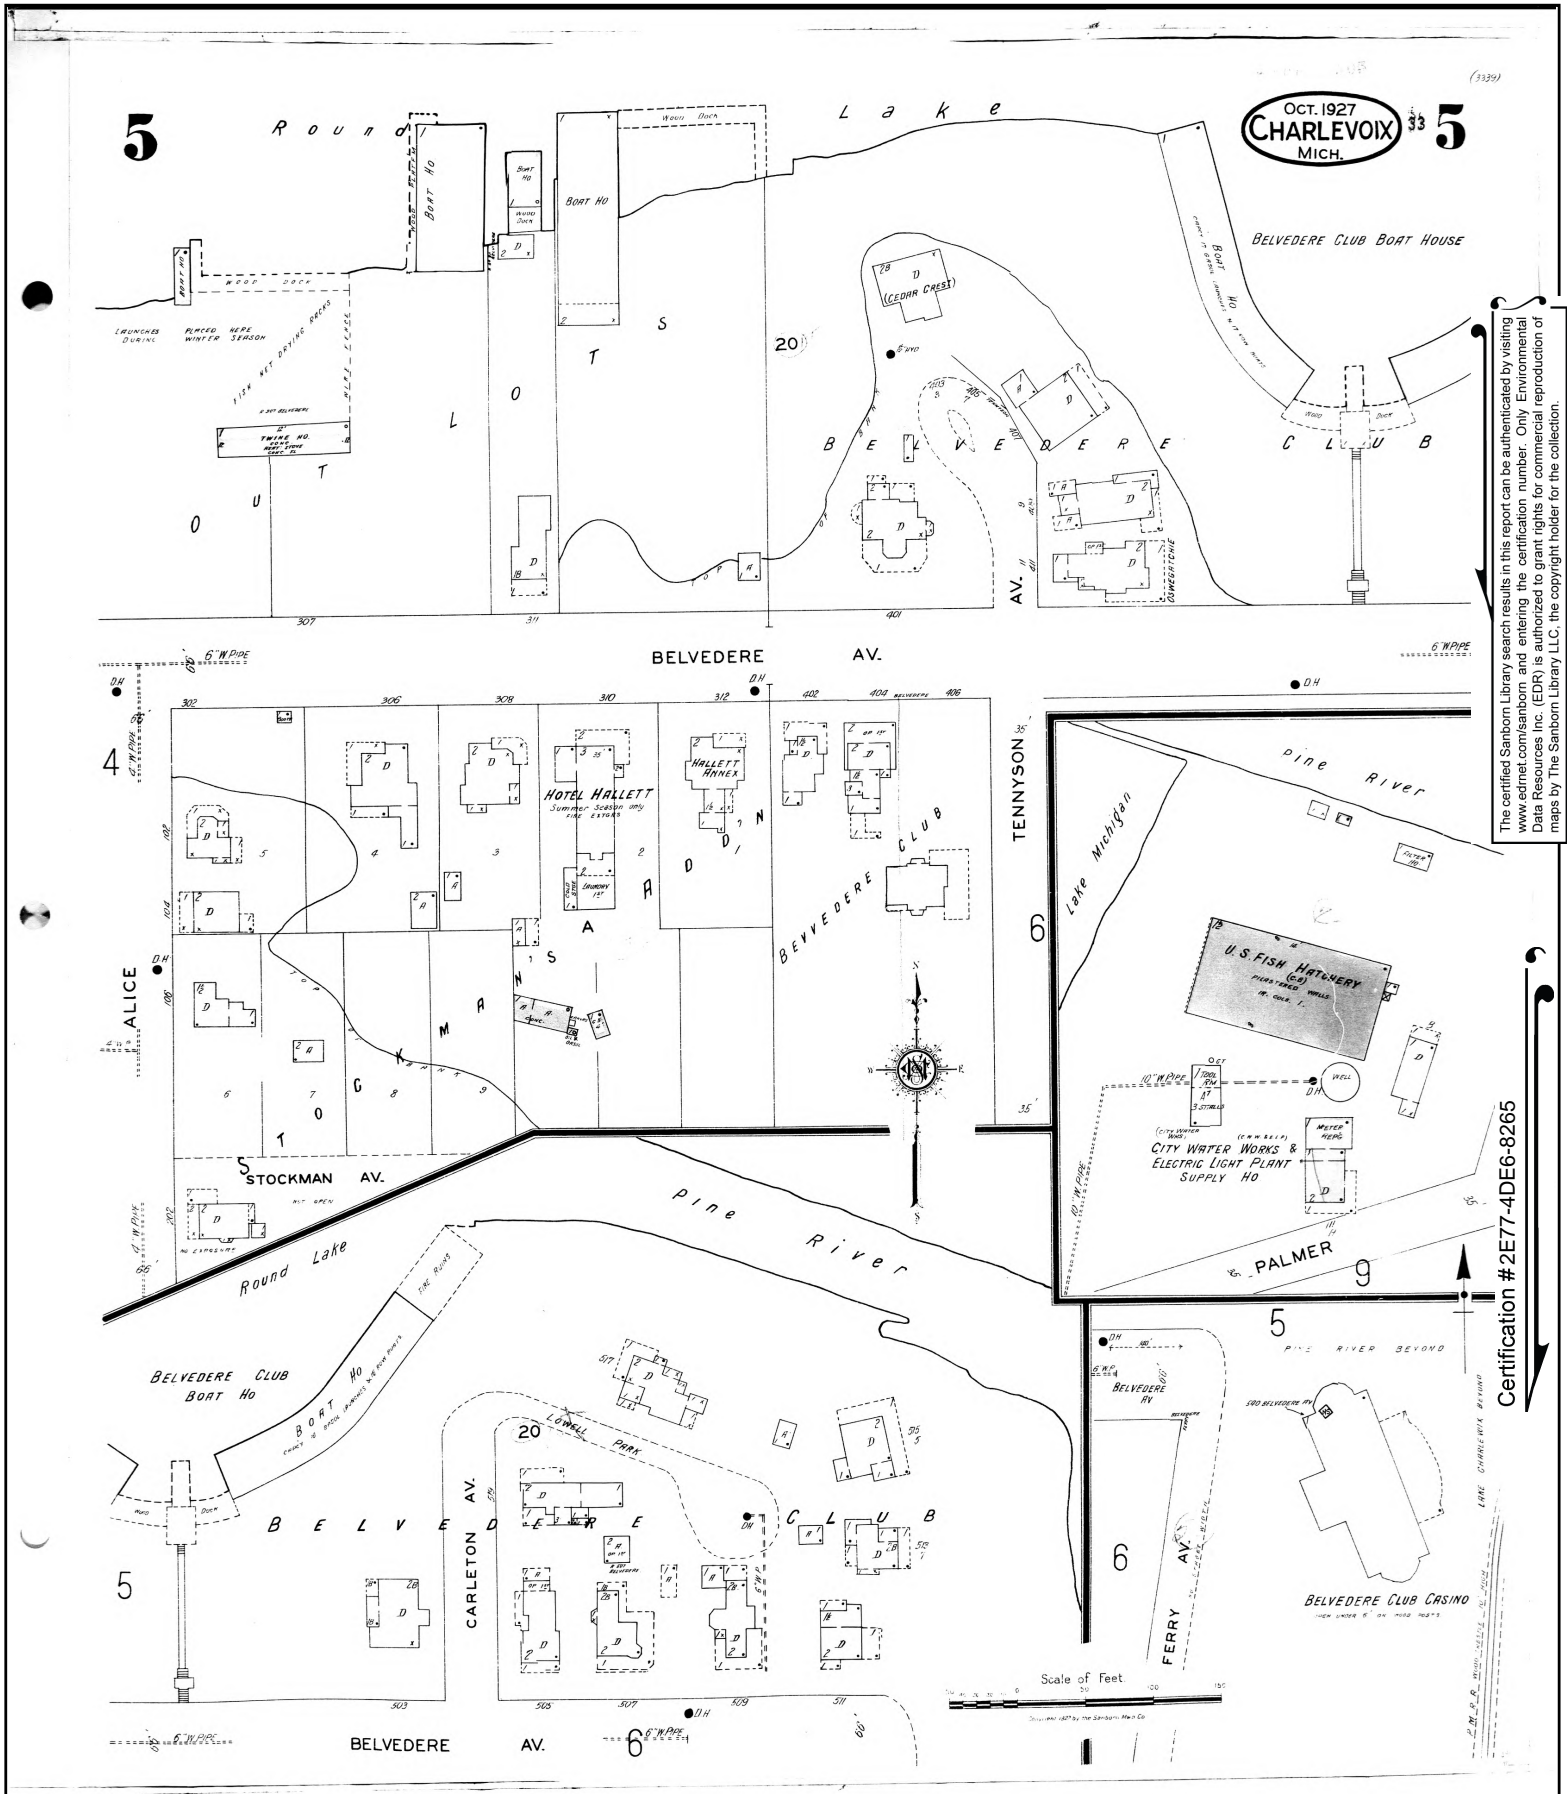

Certification #2E77-4DE6-8265

Site Name: Belvedere Club
 Address: Belvedere Club
 City, ST, ZIP: Charlevoix, MI 49720
 Client: Chris Payne
 EDR Inquiry: 6853184.1
 Order Date: 02/10/2022
 Certification #: 2E77-4DE6-8265
 Copyright: 1942