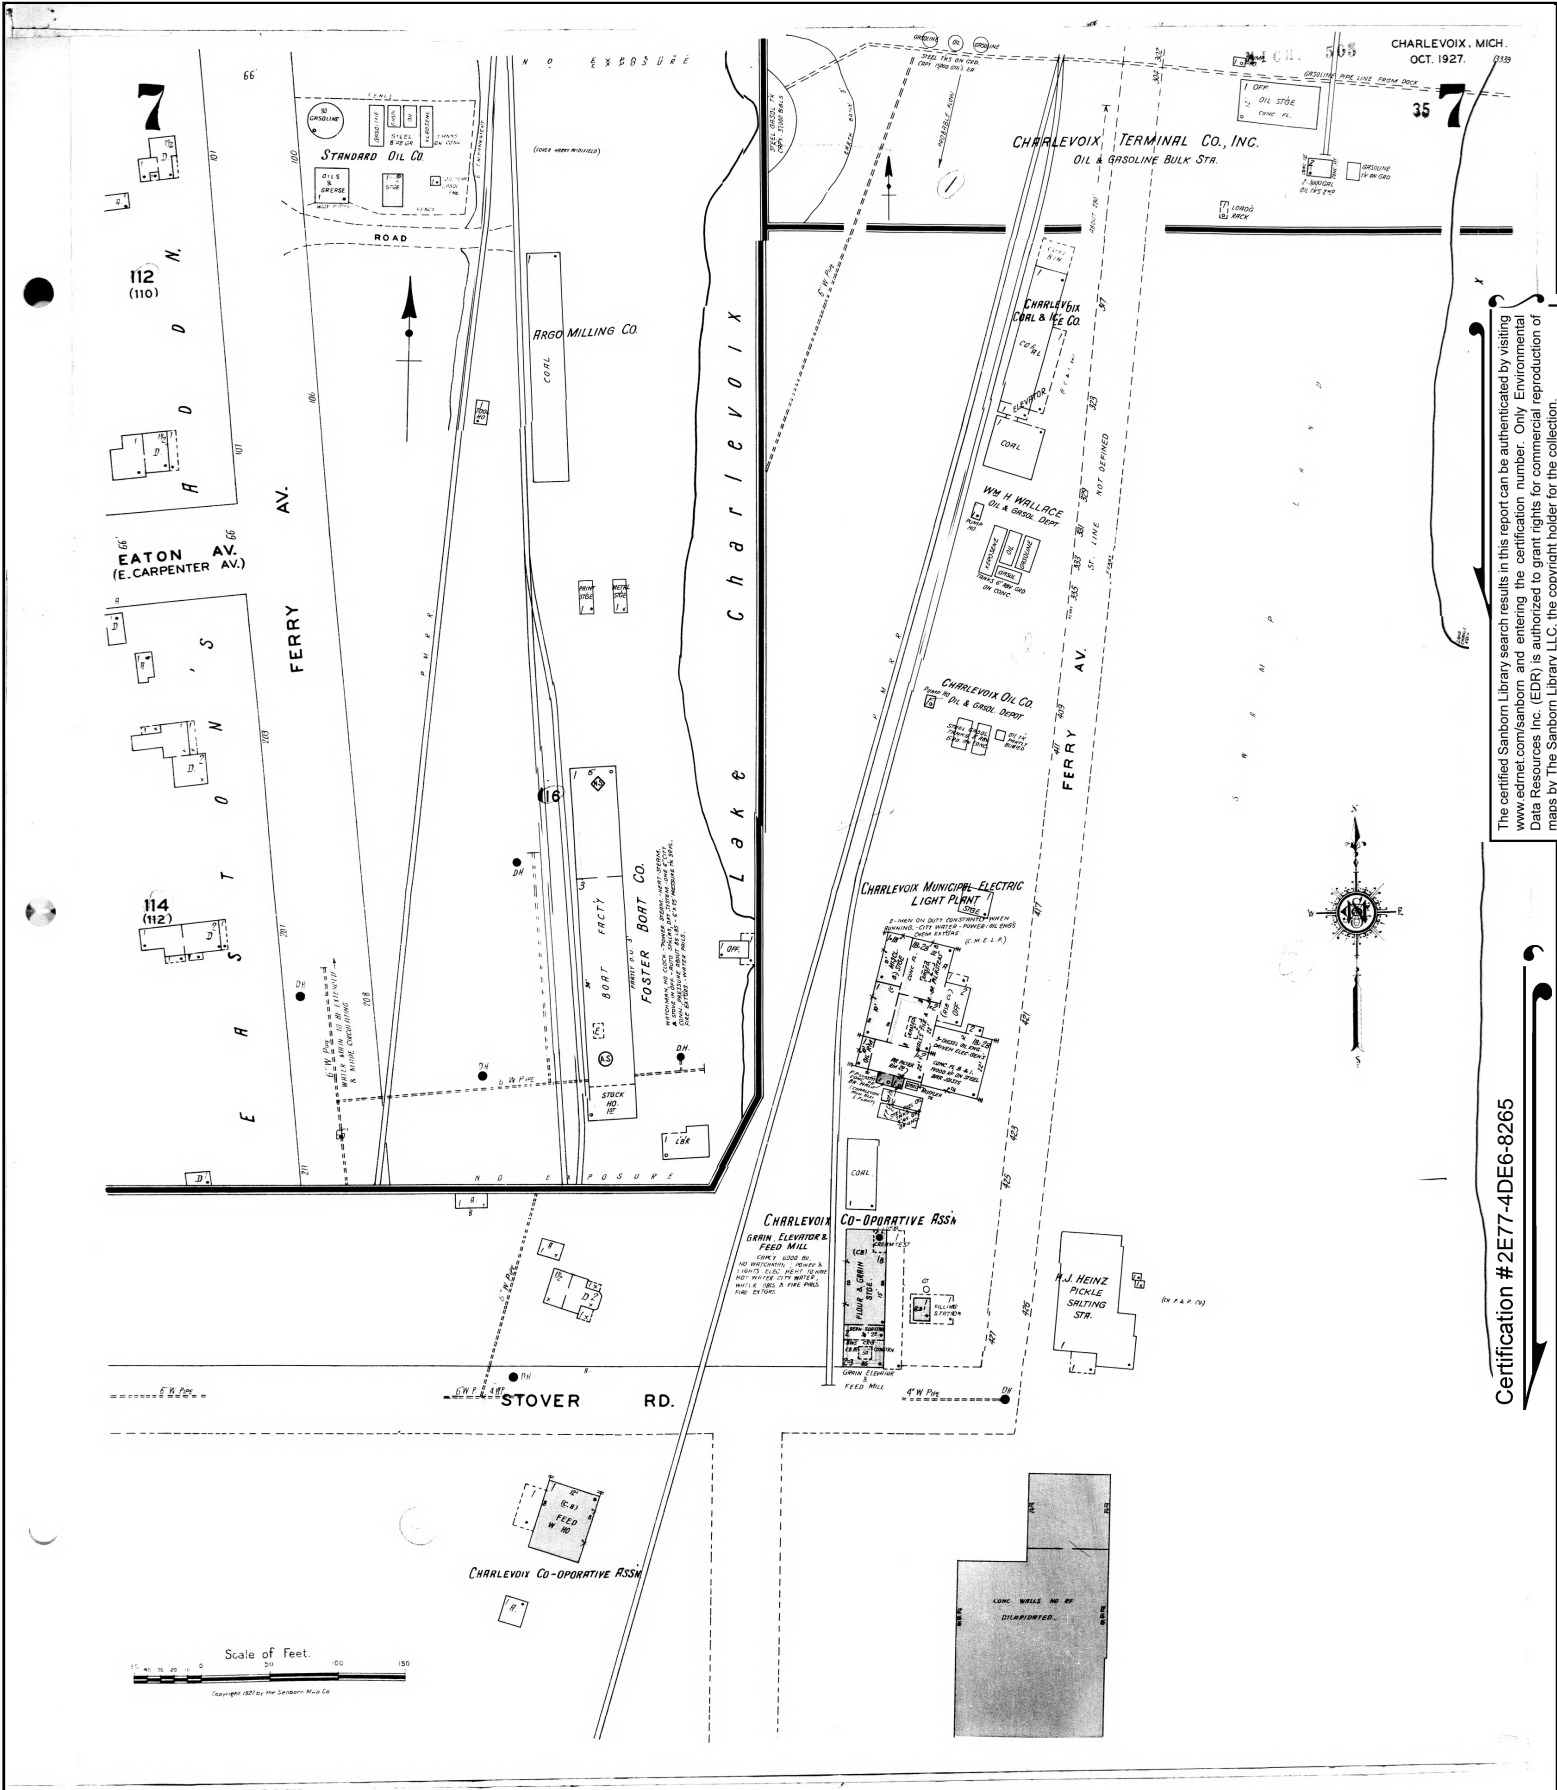

Certification # 2E77-4DE6-8265

Site Name: Belvedere Club
Address: Belvedere Club
City, ST, ZIP: Charlevoix, MI 49720
Client: Chris Payne
EDR Inquiry: 6853184.1
Order Date: 02/10/2022
Certification #: 2E77-4DE6-8265
Copyright: 1942