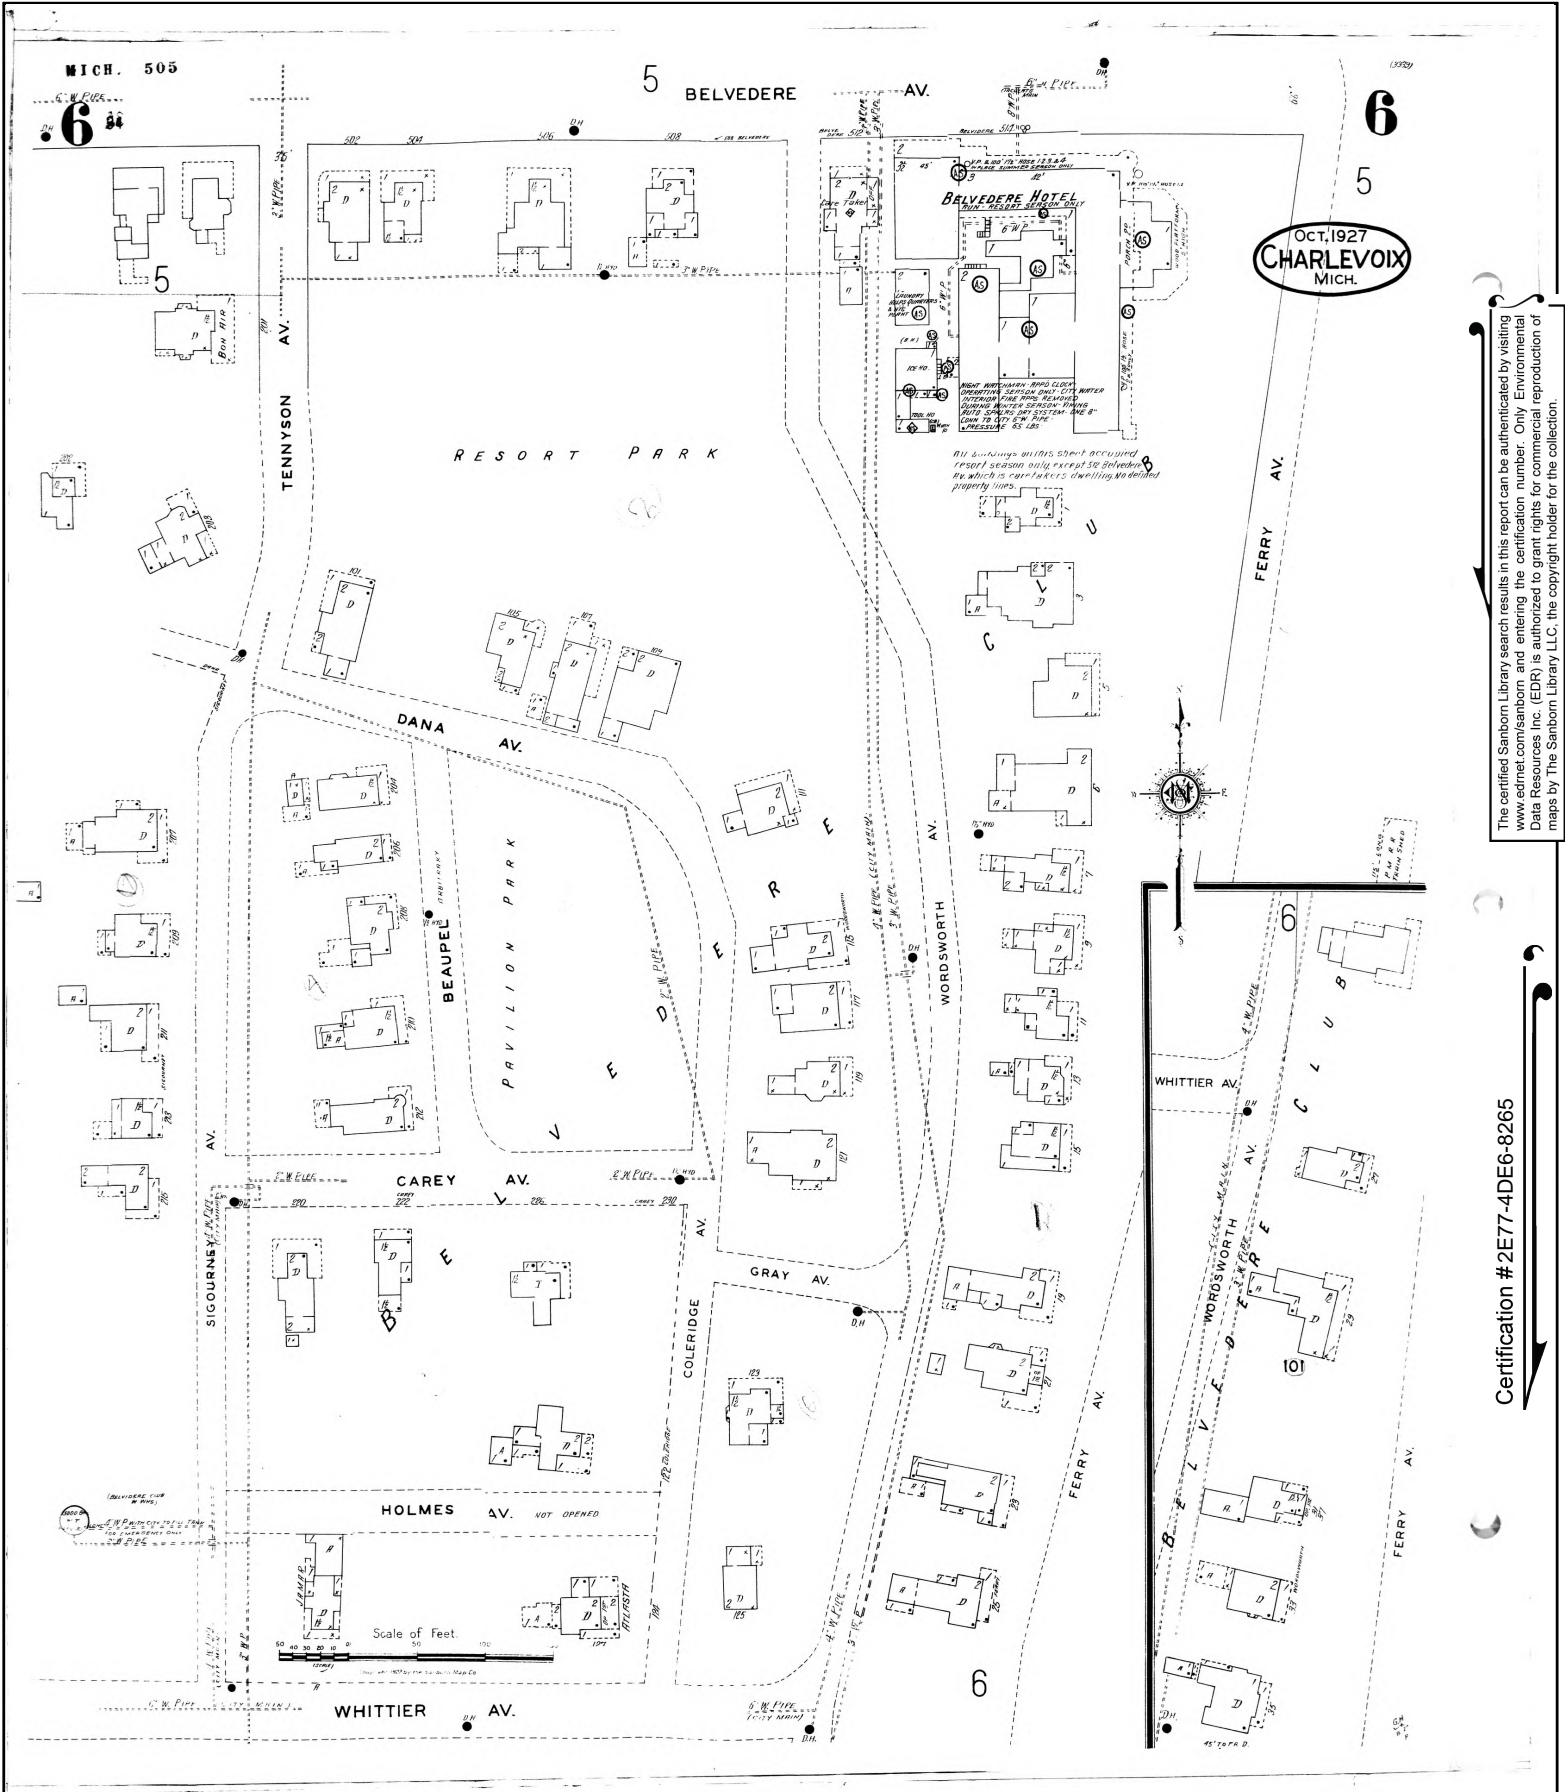

Certification # 2E77-4DE6-8265

Site Name: Belvedere Club
Address: Belvedere Club
City, ST, ZIP: Charlevoix, MI 49720
Client: Chris Payne
EDR Inquiry: 6853184.1
Order Date: 02/10/2022
Certification #: 2E77-4DE6-8265
Copyright: 1942